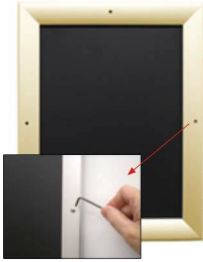

- Aluminum snap-open displays are for **INDOOR** or ****OUTDOOR** use

**Make sure you laminate your insert material if going outdoors
**Poster Snap Frames are weather resistant...not water-proof

Mounted Graphic Details

1/8" Mounted Graphic Insert

All frames will include a .040 Black Backer Board

All frames will include a .020 Clear Overlay

3/16" Mounted Graphic Insert

All frames will include a .040 Black Backer Board

All frames will include a .020 Clear Overlay

1/4" MAX Mounted Graphic Insert

.040 Black Backer Board **NOT INCLUDED** (can not fit)

.020 Clear Overlay **NOT INCLUDED** (can not fit)

Customize your Snap Frames

- [Call to customize Security Screw Mounted Poster Snap Frames!](#)