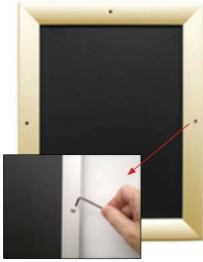

## EXTRA-DEEP 27x41 Poster Snap Frames with Security Screws (for MOUNTED GRAPHICS)

FOR CURRENT PRICING, VISIT THE ID # LISTED ABOVE  
FREE SHIPPING

#### Product Details

**\*ALL 4 FRAME SIDES HAVE A SECURITY SCREW PLACED INTO THE CENTER OF EACH FRAME RAIL. THESE SCREWS SECURE THE SAFETY OF YOUR 27x41 POSTING AND PREVENT ANY TAMPERING.**

- Snap Lock Poster Frames with Security Screws + Allen Key Tool
- **Fits Posters 27x41**
- Wall Mount Poster Display Frames and Sign Holders
- Quick-Changing, **all 4 frame rails snap-open for easy poster changes**
- Front Loading Frame for posters and other signage
- Snap Frame Profile: 1 1/4" Wide
- Narrow profile offers 1" overall off the wall depth
- **Accepts 2 Printed Thicknesses: 3/8" & 1/2"**
- Viewable Area: Moulding overlaps poster insert by 3/8" all around
- **(8) Aluminum snap frame finishes available**
- **1/2" Silver Aluminum bottom frame rail is exposed from side view**

for all frame colors selected

- .040 Backing Board: Thin, durable backer board for 3/8" thick poster only
- .020 clear PETG overlay is included to protect thick poster insert (3/8" Only)
- **Allen Wrench Tool is included to help remove and secure your inserts**
- SwingSnap poster frames can mount either **Portrait or Landscape**
- Installs Easily: Punched holes in frame allow for easy surface mounting
- Hanging hardware included