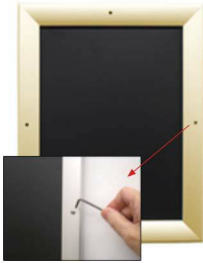

14x22 Poster Snap Frame with Security Locking Screws for Mounted Graphics on 1/8", 3/16", and 1/4" Thick Boards

FOR CURRENT PRICING, VISIT THE ID # LISTED ABOVE
FREE SHIPPING

Product Details

***ALL 4 FRAME SIDES HAVE A SECURITY SCREW PLACED INTO THE CENTER OF EACH FRAME RAIL. THESE SCREWS LOCK YOUR INSERT AND PREVENT ANY TAMPERING. INCLUDES ALLEN KEY TOOL**

- 14x22 Security Poster Snap Frames
- Screws on Each Frame Rail: **Allen Tool Included**
- Aluminum Snap Lock Frame Profile: 1 1/4" Wide
- Quick-Changing, all 4 Frame Rails Snap Open
- Front-Loading Frame for 14x22 Posters and Other Signage
- Narrow profile with 11/16" Overall Off-the-Wall Depth
- Accepts Printed Material Up to 1/4" Thick
- Accepts Rigid Poster Boards and Other Substrates **1/8", 3/16", 1/4" Thick**
- Viewable Area: Moulding Overlaps Poster Insert by 3/8" All Around
- Eight Aluminum Snap Frame Finishes
- .040 Backing Board: Thin, Board Provides Rigidity for Thin Sheet Poster
- .020 clear PETG Overlay Included to Protect Printed Poster Insert
- Allen Wrench Tool Included for Securing and Removing Mounted Graphics
- SwingSnap 14 x 22 Poster Snap Frames Wall Mount Portrait or Landscape
- Installs Easily: Punched Holes in the Frame Back for Easy Wall Mounting
- Hanging Hardware Included

Extra Large Security Snap Frame Sizes Ship **UNASSEMBLED**

- Aluminum snap-open displays are for **Indoor** or ****Outdoor** use

****Be sure to laminate your insert material if going outdoors**
****Poster Snap Frames are weather-resistant, not waterproof**