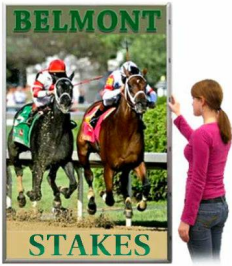

## EXTRA LARGE - EXTRA DEEP 72 x 72 Sign Holder Snap Frames (1 1/4" Profile for MOUNTED GRAPHICS)

FOR CURRENT PRICING, VISIT THE ID # LISTED ABOVE  
FREE SHIPPING

### Product Details

- Extra Large, Extra Deep Snap Open Metal 72x72 Sign Holders
- Wall Mount Poster Displays for Thick Mounted Posters
- Oversized, Big and Huge Poster Frame Sizes
- Quick-Changing, all 4 frame rails snap-open for easy poster changes
- Front Loading Frame for 72x72 posters and other signage
- Snap Frame Profile: 1 1/4" Wide
- Narrow profile offers 1" overall off the wall depth
- **Accepts 2 Printed Mounted Thicknesses: 3/8" and 1/2"**
- Viewable Area: Moulding overlaps poster insert by 3/8" all around
- (9) Aluminum snap frame finishes available
- **1/2" Silver bottom frame rail is exposed from side view for all frame colors selected**
- **No Tools! All four frame sides snap-open easily by hand**
- SwingSnap poster frames can mount either **Portrait or Landscape**
- Installs Easily: Punched holes in frame allow for easy surface mounting
- Mounting hardware (screws) are included
- Call For Custom Snap Frame Sizes: Large or Small Poster Displays