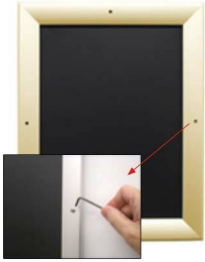

XL Security Snap Frame 60x84 Ship UNASSEMBLED

- Aluminum snap-open displays are for **INDOOR** or ****OUTDOOR** use

**Make sure you laminate your insert material if going outdoors
**Poster Snap Frames are weather resistant...not water-proof

Ships Unassembled

- ALL snap frame sizes are cut to size, and prepped for easy assembly
- Takes minutes to assemble, Corner Key and Mounting Hardware Included

.....

- ALL snap frame rail sizes 85" and larger will be **CUT in HALF** and

provided with a Straight Joiner Key to connect the two snap frame rails together.

This will create a seam in your snap frame rail where 2 or more pieces on one side of your frame will flip open.

The main reason for creating the seam is to reduce shipping costs. We will ship these chopped snap frame rails via common carrier ground service.

Each Frame Rail that is **CUT in HALF** will receive a **CENTERED** security screw

- We will ship any Length up to 144" in **FULL LENGTH** via Freight Carrier.

Please call us for your oversized snap frame dimensions to provide frame & freight costs

.....

For Detailed Instructions on How to Assemble click on the Instruction Sheet ICON up above.

Custom Sizes & Shipping Options Available

- **Call to Customize XL Mounted Poster Tamper Proof 60x84 Frames!**
- If you request a Snap Frame to be FULLY ASSEMBLED,

please call for a shipping quote.