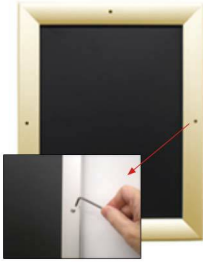

### Product Details

**\* ALL 4 FRAME SIDES HAVE A SECURITY SCREW PLACED INTO THE CENTER OF EACH FRAME RAIL. THESE SCREWS SECURE THE SAFETY OF YOUR POSTING AND PREVENT ANY TAMPERING.**

- Quick-Changing, all 4 frame rails snap-open for easy poster changes
- Front Loading Frame for **24x48 posters** and other signage
- Snap Frame Profile: 1 1/4" Wide
- Narrow profile offers 1 1/16" overall off the wall depth
- **Accepts printed material up to 1/4" thick**
- Viewable Area: Moulding overlaps poster insert by 3/8" all around
- (8) Aluminum snap frame finishes available
- .040 Backing Board: Thin, durable backer board provides rigidity for your poster
- .020 clear PETG overlay is included to protect your poster insert
- **Allen Wrench Tool is included to help remove and secure your inserts**
- SwingSnap poster frames can mount either Portrait or Landscape
- Installs Easily: Punched holes in frame allow for easy surface mounting
- Hanging hardware is included

### Mounted Graphic Details

**1/8" Mounted Graphic Insert**

All frames will include a .040 Black Backer Board

All frames will include a .020 Clear Overlay

**3/16" Mounted Graphic Insert**

All frames will include a .040 Black Backer Board

All frames will include a .020 Clear Overlay

**1/4" MAX Mounted Graphic Insert**

.040 Black Backer Board **NOT INCLUDED** (can not fit)

.020 Clear Overlay **NOT INCLUDED** (can not fit)

### Customize your Snap Frames

- Call to customize Security Screw Mounted Poster Snap Frames!