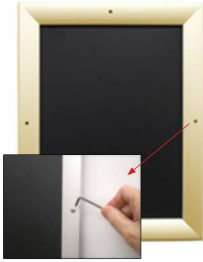

- Quick-Changing, all 4 frame rails snap-open for easy poster changes
- Front Loading Frame for **24x48 posters** and other signage
- Snap Frame Profile: 1 1/4" Wide
- Narrow profile offers 11/16" overall off the wall depth
- **Accepts printed material up to 1/4" thick**
- Viewable Area: Moulding overlaps poster insert by 3/8" all around
- (9) Aluminum snap frame finishes available
- .040 Backing Board: Thin, durable backer board provides rigidity for your poster
- .020 clear PETG overlay is included to protect your poster insert
- **Allen Wrench Tool is included to help remove and secure your inserts.**
- SwingSnap poster frames can mount either **Portrait or Landscape**
- Installs Easily: Punched holes in frame allow for easy surface mounting
- Hanging hardware is included

- Aluminum snap-open displays are for **INDOOR** or ****OUTDOOR** use

**Make sure you laminate your insert material if going outdoors

**Poster Snap Frames are weather resistant...not water-proof

Mounted Graphic Details

1/8" Mounted Graphic Insert

All frames will include a .040 Black Backer Board
All frames will include a .020 Clear Overlay

3/16" Mounted Graphic Insert

All frames will include a .040 Black Backer Board
All frames will include a .020 Clear Overlay

1/4" MAX Mounted Graphic Insert

.040 Black Backer Board **NOT INCLUDED** (can not fit)
.020 Clear Overlay **NOT INCLUDED** (can not fit)

Customize your Snap Frames

- Call to customize Security Screw Mounted Poster Snap Frames!