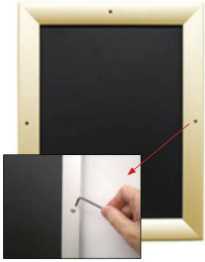

- Extra Large Security Snap Frames for Mounted Graphics
- Fits **96x96 Posters**
- Quick-Changing, all 4 frame rails snap-open for easy poster changes
- Front Loading Frame for posters and other signage
- Snap Frame Profile: **1 1/4" Wide**
- Narrow profile offers 11/16" overall off the wall depth
- **Accepts printed material up to 1/4" thick**
- Viewable Area: Moulding overlaps poster insert by 3/8" all around
- (9) Aluminum snap frame finishes available
- **Allen Wrench Tool is included to help remove and secure your inserts.**
- SwingSnap poster frames can mount either **Portrait or Landscape**
- Installs Easily: Punched holes in frame allow for easy surface mounting
- Hanging hardware (screws) included
- Call for Custom Snap Frame Sizes Large and Small

provided with a Straight Joiner Key to connect the two snap frame rails together.

This will create a seam in your snap frame rail where 2 or more pieces on one side of your frame will flip open.

The main reason for creating the seam is to reduce shipping costs. We will ship these chopped snap frame rails via common carrier ground service.

Each Frame Rail that is **CUT in HALF** will receive a **CENTERED** security screw

- We will ship any Length up to 144" in **FULL LENGTH** via Freight Carrier.

Please call us for your oversized snap frame dimensions to provide frame & freight costs

For Detailed Instructions on How to Assemble click on the Instruction Sheet ICON up above.

Custom Sizes & Shipping Options Available

- **Call to Customize XL Mounted Poster Tamper Proof 96x96 Frames!**
- If you request a Snap Frame to be FULLY ASSEMBLED,