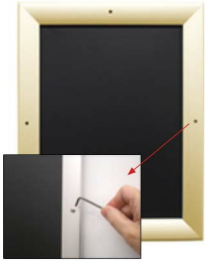

Extra Large Poster Snap Frames 96 x 96 with Security Screws (for MOUNTED GRAPHICS)

FOR CURRENT PRICING, VISIT THE ID # LISTED ABOVE
FREE SHIPPING

Product Details

***ALL 4 FRAME SIDES HAVE A SECURITY SCREW PLACED INTO THE CENTER OF EACH FRAME RAIL. THESE SCREWS SECURE THE SAFETY OF YOUR POSTING AND PREVENT ANY TAMPERING.**

- Extra Large Security Snap Frames for Mounted Graphics
- Fits **96x96 Posters**
- Quick-Changing, all 4 frame rails snap-open for easy poster changes
- Front Loading Frame for posters and other signage
- Snap Frame Profile: **1 1/4" Wide**
- Narrow profile offers 11/16" overall off the wall depth
- **Accepts printed material up to 1/4" thick**
- Viewable Area: Moulding overlaps poster insert by 3/8" all around
- (9) Aluminum snap frame finishes available
- **Allen Wrench Tool is included to help remove and secure your inserts.**
- SwingSnap poster frames can mount either **Portrait or Landscape**
- Installs Easily: Punched holes in frame allow for easy surface mounting
- Hanging hardware (screws) included
- Call for Custom Snap Frame Sizes Large and Small

For Mounted Posters

XL Security Snap Frame 96x96 Ship UNASSEMBLED

- Aluminum snap-open displays are for **INDOOR** or ****OUTDOOR** use

**Make sure you laminate your insert material if going outdoors
**Poster Snap Frames are weather resistant...not water-proof