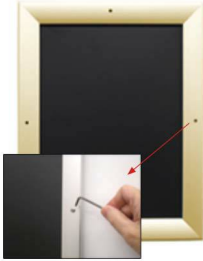

Extra Deep 30x40 Poster Snap Frames with Security Screws for Mounted Graphics on 3/8" and 1/2" Thick Boards

FOR CURRENT PRICING, VISIT THE ID # LISTED ABOVE
FREE SHIPPING

Product Details

***ALL 4 FRAME SIDES HAVE A SECURITY SCREW PLACED INTO THE CENTER OF EACH FRAME RAIL. THESE SCREWS SECURE THE SAFETY OF YOUR 30x40 POSTING AND PREVENT ANY TAMPERING.**

- Snap Lock Poster Frames with Security Screws + Allen Key Tool
- **Fits Posters 30x40**
- Wall Mount Poster Display Frames and Sign Holders
- Quick-Changing, **all 4 frame rails snap-open for easy poster changes**
- Front Loading Frame for posters and other signage
- Snap Frame Profile: 1 1/4" Wide
- Narrow profile offers 1" overall off the wall depth
- **Accepts 2 Printed Thicknesses: 3/8" & 1/2"**
- Viewable Area: Moulding overlaps poster insert by 3/8" all around
- **(9) Aluminum snap frame finishes available**
- **1/2" Silver Aluminum bottom frame rail is exposed from side view**

for all frame colors selected

- .040 Backer Board: Thin, durable backer board for 3/8" thick poster only
- .020 clear PETG overlay is included to protect thick poster insert (3/8" Only)
- **Allen Wrench Tool is included to help remove and secure your inserts.**
- SwingSnap poster frames can mount either **Portrait or Landscape**
- Installs Easily: Punched holes in frame allow for easy surface mounting
- Hanging hardware included