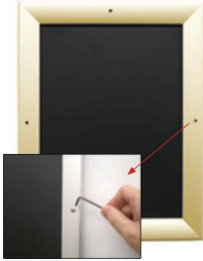

## Extra Deep 30x40 Poster Snap Frames with Security Screws for Mounted Graphics on 3/8" and 1/2" Thick Boards

FOR CURRENT PRICING, VISIT THE ID # LISTED ABOVE  
FREE SHIPPING

### Product Details

**\*ALL 4 FRAME SIDES HAVE A SECURITY SCREW PLACED INTO THE CENTER OF EACH FRAME RAIL. THESE SCREWS SECURE THE SAFETY OF YOUR 30x40 POSTING AND PREVENT ANY TAMPERING.**

- Snap Lock Poster Frames with Security Screws + Allen Key Tool
- **Fits Posters 30x40**
- Wall Mount Poster Display Frames and Sign Holders
- Quick-Changing, **all 4 frame rails snap-open for easy poster changes**
- Front Loading Frame for posters and other signage
- Snap Frame Profile: 1 1/4" Wide
- Narrow profile offers 1" overall off the wall depth
- **Accepts 2 Printed Thicknesses: 3/8" & 1/2"**
- Viewable Area: Moulding overlaps poster insert by 3/8" all around
- **(9) Aluminum snap frame finishes available**
- **1/2" Silver Aluminum bottom frame rail is exposed from side view**

#### for all frame colors selected

- .040 Backer Board: Thin, durable backer board for 3/8" thick poster only
- .020 clear PETG overlay is included to protect thick poster insert (3/8" Only)
- **Allen Wrench Tool is included to help remove and secure your inserts.**
- SwingSnap poster frames can mount either **Portrait or Landscape**
- Installs Easily: Punched holes in frame allow for easy surface mounting
- Hanging hardware included