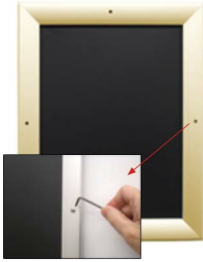

## Extra Large Poster Snap Frames 72 x 96 with Security Screws (for MOUNTED GRAPHICS)

FOR CURRENT PRICING, VISIT THE ID # LISTED ABOVE  
FREE SHIPPING

### Product Details

**\*ALL 4 FRAME SIDES HAVE A SECURITY SCREW PLACED INTO THE CENTER OF EACH FRAME RAIL. THESE SCREWS SECURE THE SAFETY OF YOUR POSTING AND PREVENT ANY TAMPERING.**

- Extra Large Security Snap Frames for Mounted Graphics
- Fits **72x96 Posters**
- Quick-Changing, all 4 frame rails snap-open for easy poster changes
- Front Loading Frame for posters and other signage
- Snap Frame Profile: **1 1/4" Wide**
- Narrow profile offers 11/16" overall off the wall depth
- Accepts printed material up to 1/4" thick
- Viewable Area: Moulding overlaps poster insert by 3/8" all around
- (9) Aluminum snap frame finishes available
- **Allen Wrench Tool is included to help remove and secure your inserts**
- SwingSnap poster frames can mount either Portrait or Landscape
- Installs Easily: Punched holes in frame allow for easy surface mounting
- Hanging hardware (screws) included
- Call for Custom Snap Frame Sizes Large and Small