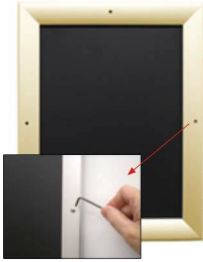

XL Security Snap Frame 72x96 Ship UNASSEMBLED

- Aluminum snap-open displays are for **INDOOR** or ****OUTDOOR** use

**Make sure you laminate your insert material if going outdoors
**Poster Snap Frames are weather resistant...not water-proof

Ships Unassembled

- ALL snap frame sizes are cut to size, and prepped for easy assembly
- Takes minutes to assemble, Corner Key and Mounting Hardware Included

.....

- ALL snap frame rail sizes 85" and larger will be **CUT in HALF** and provided with a Straight Joiner Key to connect the two snap frame rails together.

This will create a seam in your snap frame rail where 2 or more pieces on one side of your frame will flip open.

The main reason for creating the seam is to reduce shipping costs. We will ship these chopped snap frame rails via common carrier ground service.

Each Frame Rail that is **CUT in HALF** will receive a **CENTERED** security screw

- We will ship any Length up to 144" in **FULL LENGTH** via Freight Carrier.

Please call us for your oversized snap frame dimensions to provide frame & freight costs

.....

For Detailed Instructions on How to Assemble click on the Instruction Sheet ICON up above.

Custom Sizes & Shipping Options Available