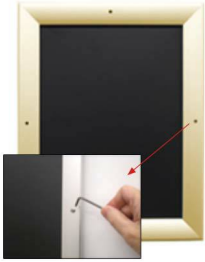

- Quick-Changing, all 4 frame rails snap-open for easy poster changes
- Front Loading Frame for **36x36 posters** and other signage
- Snap Frame Profile: 1 1/4" Wide
- Narrow profile offers 1 1/16" overall off the wall depth
- **Accepts printed material up to 1/4" thick**
- Viewable Area: Moulding overlaps poster insert by 3/8" all around
- (8) Aluminum snap frame finishes available
- .040 Backing Board: Thin, durable backer board provides rigidity for your poster
- .020 clear PETG overlay is included to protect your poster insert
- **Allen Wrench Tool is included to help remove and secure your inserts**
- SwingSnap poster frames can mount either **Portrait or Landscape**
- Installs Easily: Punched holes in frame allow for easy surface mounting
- Hanging hardware is included

- Aluminum snap-open displays are for **INDOOR** or ****OUTDOOR** use

**Make sure you laminate your insert material if going outdoors
**Poster Snap Frames are weather resistant...not water-proof

Mounted Graphic Details

1/8" Mounted Graphic Insert

All frames will include a .040 Black Backer Board

All frames will include a .020 Clear Overlay

3/16" Mounted Graphic Insert

All frames will include a .040 Black Backer Board

All frames will include a .020 Clear Overlay

1/4" MAX Mounted Graphic Insert

.040 Black Backer Board **NOT INCLUDED** (can not fit)

.020 Clear Overlay **NOT INCLUDED** (can not fit)

Customize your Snap Frames

- [Call to customize Security Screw Mounted Poster Snap Frames!](#)