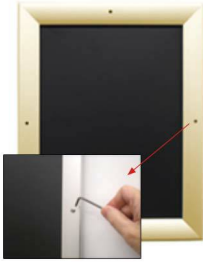

## Poster Snaps 20x28 Frames with Security Screws (for MOUNTED GRAPHICS)

FOR CURRENT PRICING, VISIT THE ID # LISTED ABOVE  
FREE SHIPPING

### Product Details

\* ALL 4 FRAME SIDES HAVE A **SECURITY SCREW** PLACED INTO THE CENTER OF EACH FRAME RAIL. THESE SCREWS SECURE THE SAFETY OF YOUR POSTING AND PREVENT ANY TAMPERING.

- Quick-Changing, all 4 frame rails snap-open for easy poster changes
- Front Loading Frame for **20x28 posters** and other signage
- Snap Frame Profile: 1 1/4" Wide
- Narrow profile offers 1 1/16" overall off the wall depth
- **Accepts printed material up to 1/4" thick**
- Viewable Area: Moulding overlaps poster insert by 3/8" all around
- (9) Aluminum snap frame finishes available
- .040 Backing Board: Thin, durable backer board provides rigidity for your poster
- .020 clear PETG overlay is included to protect your poster insert
- **Allen Wrench Tool is included to help remove and secure your inserts**
- SwingSnap poster frames can mount either **Portrait or Landscape**
- Installs Easily: Punched holes in frame allow for easy surface mounting
- Hanging hardware is included