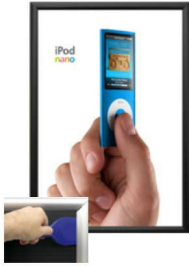

EXTRA DEEP 8.5 x 11 Poster Snap Frames (1 1/4" Security Profile for MOUNTED GRAPHICS)

FOR CURRENT PRICING, VISIT THE ID # LISTED ABOVE
FREE SHIPPING

For Mounted Posters

Product Details

- **8.5x11 Security Snap Frames with Security Pallet Tool**
- Quick-Changing, all 4 frame rails snap-open for easy poster changes
- Front Loading Frame for **8.5 x 11 posters** and other signage
- Aluminum Snap Frame Profile: 1 1/4" Wide
- Narrow profile offers 1" overall off the wall depth
- **Accepts 2 Printed Thicknesses: 3/8" & 1/2"**
- Viewable Area: Moulding overlaps poster insert by 3/8" all around
- (3) Aluminum snap frame finishes available
- **1/2" Silver bottom frame rail is exposed from side view for all frame**

colors selected

- .040 Backer Board: Thin, durable backer board provides rigidity to 3/8" poster
- .020 clear PETG overlay is included to protect your 3/8" thick poster insert
- **Security Pallet Tool Included** Ideal for high traffic, public locations.
- SwingSnap poster frames can mount either **Portrait or Landscape**
- Installs Easily: Punched holes in frame allow for easy surface mounting
- Hanging hardware included

- Aluminum snap-open displays are for **INDOOR** or ****OUTDOOR** use

**Make sure you laminate your insert material if going outdoors
**Poster Snap Frames are weather resistant...not water-proof

Mounted Graphic Details