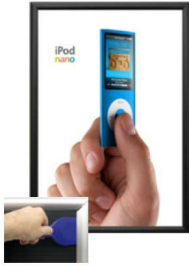

## EXTRA DEEP 8.5 x 11 Poster Snap Frames (1 1/4" Security Profile for MOUNTED GRAPHICS)

FOR CURRENT PRICING, VISIT THE ID # LISTED ABOVE  
FREE SHIPPING

#### Product Details

- **8.5x11 Security Snap Frames with Security Pallet Tool**
- Quick-Changing, all 4 frame rails snap-open for easy poster changes
- Front Loading Frame for **8.5 x 11 posters** and other signage
- Aluminum Snap Frame Profile: 1 1/4" Wide
- Narrow profile offers 1" overall off the wall depth
- **Accepts 2 Printed Thicknesses: 3/8" & 1/2"**
- Viewable Area: Moulding overlaps poster insert by 3/8" all around
- (3) Aluminum snap frame finishes available
- **1/2" Silver bottom frame rail is exposed from side view for all frame**

#### colors selected

- .040 Backer Board: Thin, durable backer board provides rigidity to 3/8" poster
- .020 clear PETG overlay is included to protect your 3/8" thick poster insert
- **Security Pallet Tool Included** Ideal for high traffic, public locations.
- SwingSnap poster frames can mount either **Portrait or Landscape**
- Installs Easily: Punched holes in frame allow for easy surface mounting
- Hanging hardware included