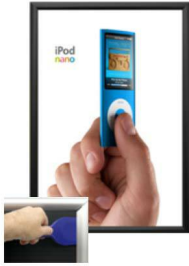

20 x 24 Poster Snap Open Frames (1 1/4" Security-Style) for MOUNTED GRAPHICS

FOR CURRENT PRICING, VISIT THE ID # LISTED ABOVE
FREE SHIPPING

SECURITY TOOL PROVIDED

PLACE PALLET TOOL THROUGH EDGE OF SNAPFRAME

LIFT TO SNAP OPEN

Product Details

- Quick-Changing, all 4 frame rails snap-open for easy poster changes
- Front Loading Frame for **20x24 posters** and other signage
- Aluminum Snap Frame Profile: **1 1/4" Wide**
- Narrow profile offers 11/16" overall off the wall depth
- **Accepts 3 Printed Thicknesses: 1/8" | 3/16" | 1/4"**
- Viewable Area: Moulding overlaps poster insert by 3/8" all around
- (3) Aluminum snap frame finishes available
- .040 Backing Board: Thin, durable backer board provides rigidity for your poster
- .020 clear PETG overlay is included to protect your poster insert
- **Security Tool Included!** Ideal for high traffic, public environments.
- SwingSnap poster frames can mount either **Portrait or Landscape**
- Installs Easily: Punched holes in frame allow for easy surface mounting
- Hanging hardware is included