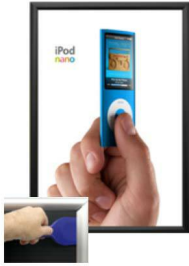

## 12 x 24 Poster Snap Open Frames (1 1/4" Security-Style) for MOUNTED GRAPHICS

FOR CURRENT PRICING, VISIT THE ID # LISTED ABOVE  
FREE SHIPPING

SECURITY TOOL PROVIDED

PLACE PALLET TOOL THROUGH EDGE OF SNAPFRAME

LIFT TO SNAP OPEN

### Product Details

- Quick-Changing, all 4 frame rails snap-open for easy poster changes
- Front Loading Frame for **12x24 posters** and other signage
- Aluminum Snap Frame Profile: **1 1/4" Wide**
- Narrow profile offers 11/16" overall off the wall depth
- **Accepts 3 Printed Thicknesses: 1/8" | 3/16" | 1/4"**
- Viewable Area: Moulding overlaps poster insert by 3/8" all around
- (3) Aluminum snap frame finishes available
- .040 Backing Board: Thin, durable backer board provides rigidity for your poster
- .020 clear PETG overlay is included to protect your poster insert
- **Security Tool Included!** Ideal for high traffic, public environments.
- SwingSnap poster frames can mount either **Portrait or Landscape**
- Installs Easily: Punched holes in frame allow for easy surface mounting
- Hanging hardware is included