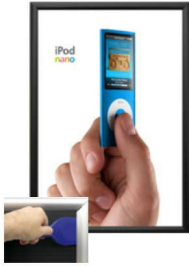

EXTRA DEEP 8.5 x 14 Poster Snap Frames (1 1/4" Security Profile for MOUNTED GRAPHICS)

FOR CURRENT PRICING, VISIT THE ID # LISTED ABOVE
FREE SHIPPING

For Mounted Posters

Product Details

- **8.5x14 Security Snap Frames with Security Pallet Tool**
- Quick-Changing, all 4 frame rails snap-open for easy poster changes
- Front Loading Frame for **8.5 x 14 posters** and other signage
- Aluminum Snap Frame Profile: 1 1/4" Wide
- Narrow profile offers 1" overall off the wall depth
- **Accepts 2 Printed Thicknesses: 3/8" & 1/2"**
- Viewable Area: Moulding overlaps poster insert by 3/8" all around
- (3) Aluminum snap frame finishes available
- **1/2" Silver bottom frame rail is exposed from side view for all frame**

colors selected

- .040 Backer Board: Thin, durable backer board provides rigidity to 3/8" poster
- .020 clear PETG overlay is included to protect your 3/8" thick poster insert
- **Security Pallet Tool Included** Ideal for high traffic, public environments.
- SwingSnap poster frames can mount either **Portrait or Landscape**
- Installs Easily: Punched holes in frame allow for easy surface mounting
- Hanging hardware included

- Aluminum snap-open displays are for **INDOOR** or ****OUTDOOR** use

**Make sure you laminate your insert material if going outdoors
**Poster Snap Frames are weather resistant...not water-proof

Mounted Graphic Details