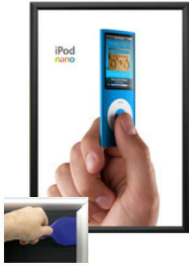

EXTRA DEEP 12 x 18 Poster Snap Frames (1 1/4" Security Profile for MOUNTED GRAPHICS)

FOR CURRENT PRICING, VISIT THE ID # LISTED ABOVE
FREE SHIPPING

Product Details

SECURITY TOOL PROVIDED

PLACE PALLET TOOL THROUGH EDGE OF SNAPFRAME

LIFT TO SNAP OPEN

- **12x18 Security Snap Frames with Security Pallet Tool**
- Quick-Changing, all 4 frame rails snap-open for easy poster changes
- Front Loading Frame for **12 x 18 posters** and other signage
- Aluminum Snap Frame Profile: 1 1/4" Wide
- Narrow profile offers 1" overall off the wall depth
- **Accepts 2 Printed Thicknesses: 3/8" & 1/2"**
- Viewable Area: Moulding overlaps poster insert by 3/8" all around
- (3) Aluminum snap frame finishes available
- **1/2" Silver bottom frame rail is exposed from side view for all frame**

colors selected

- .040 Backer Board: Thin, durable backer board provides rigidity to 3/8" poster
- .020 clear PETG overlay is included to protect your 3/8" thick poster insert
- **Security Pallet Tool Included** Ideal for high traffic, public environments.
- SwingSnap poster frames can mount either **Portrait or Landscape**
- Installs Easily: Punched holes in frame allow for easy surface mounting
- Hanging hardware included