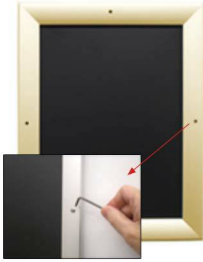

Poster Snaps 11x14 Frames with Security Screws (for MOUNTED GRAPHICS)

FOR CURRENT PRICING, VISIT THE ID # LISTED ABOVE
FREE SHIPPING

Product Details

*** ALL 4 FRAME SIDES HAVE A SECURITY SCREW PLACED INTO THE CENTER OF EACH FRAME RAIL. THESE SCREWS SECURE THE SAFETY OF YOUR POSTING AND PREVENT ANY TAMPERING.**

- Quick-Changing, all 4 frame rails snap-open for easy poster changes
- Front Loading Frame for **11x14 posters** and other signage
- Snap Frame Profile: 1 1/4" Wide
- Narrow profile offers 1 1/16" overall off the wall depth
- **Accepts printed material up to 1/4" thick**
- Viewable Area: Moulding overlaps poster insert by 3/8" all around
- (8) Aluminum snap frame finishes available
- .040 Backing Board: Thin, durable backer board provides rigidity for your poster
- .020 clear PETG overlay is included to protect your poster insert
- **Allen Wrench Tool is included to help remove and secure your inserts.**
- SwingSnap poster frames can mount either Portrait or Landscape
- Installs Easily: Punched holes in frame allow for easy surface mounting
- Hanging hardware is included

- Aluminum snap-open displays are for **INDOOR** or ****OUTDOOR** use

**Make sure you laminate your insert material if going outdoors
**Poster Snap Frames are weather resistant...not water-proof

Mounted Graphic Details