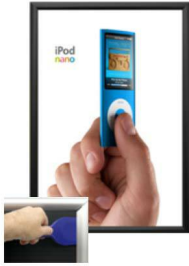

EXTRA DEEP 18 x 24 Poster Snap Frames (1 1/4" Security Profile for MOUNTED GRAPHICS)

FOR CURRENT PRICING, VISIT THE ID # LISTED ABOVE
FREE SHIPPING

SECURITY TOOL PROVIDED

PLACE PALLET TOOL THROUGH EDGE OF SNAPFRAME

LIFT TO SNAP OPEN

Product Details

- **18x24 Security Snap Frames with Security Pallet Tool**
- Quick-Changing, all 4 frame rails snap-open for easy poster changes
- Front Loading Frame for **18 x 24 posters** and other signage
- Aluminum Snap Frame Profile: 1 1/4" Wide
- Narrow profile offers 1" overall off the wall depth
- **Accepts 2 Printed Thicknesses: 3/8" & 1/2"**
- Viewable Area: Moulding overlaps poster insert by 3/8" all around
- (3) Aluminum snap frame finishes available
- **1/2" Silver bottom frame rail is exposed from side view for all frame**

colors selected

- .040 Backer Board: Thin, durable backer board provides rigidity to 3/8" poster
- .020 clear PETG overlay is included to protect your 3/8" thick poster insert
- **Security Pallet Tool Included** Ideal for high traffic, public environments.
- SwingSnap poster frames can mount either **Portrait or Landscape**
- Installs Easily: Punched holes in frame allow for easy surface mounting
- Hanging hardware included