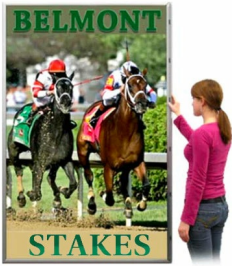

## EXTRA LARGE - EXTRA DEEP 96 x 96 Sign Holder Snap Frames (1 1/4" Profile for MOUNTED GRAPHICS)

FOR CURRENT PRICING, VISIT THE ID # LISTED ABOVE  
FREE SHIPPING

**96x96 FRAME**  
(PICTURES SHOWN, NOT TO SCALE)

SNAP OPEN FOR FAST CHANGE  
OF POSTERS AND SIGNAGE

#### Extra Large Mounted Snap Frame 96x96 Product Details

- Extra Large, Extra Deep Snap Open Metal 96x96 Sign Holders
- Wall Mount Poster Displays for Thick Mounted Posters
- Oversized, Big and Huge Poster Frame Sizes
- Quick-Changing, all 4 frame rails snap-open for easy poster changes
- Front Loading Frame for 96x96 posters and other signage
- Snap Frame Profile: 1 1/4" Wide
- Narrow profile offers 1" overall off the wall depth
- **Accepts 2 Printed Mounted Thicknesses: 3/8" and 1/2"**
- Viewable Area: Moulding overlaps poster insert by 3/8" all around
- (9) Aluminum snap frame finishes available
- **1/2" Silver bottom frame rail is exposed from side view for all frame colors selected**
- **No Tools! All four frame sides snap-open easily by hand**
- SwingSnap poster frames can mount either **Portrait or Landscape**
- Installs Easily: Punched holes in frame allow for easy surface mounting
- Mounting hardware (screws) are included
- Call For Custom Snap Frame Sizes: Large or Small Poster Displays