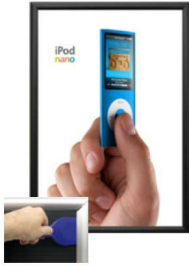

EXTRA DEEP 27 x 40 Poster Snap Frames (1 1/4" Security Profile for MOUNTED GRAPHICS)

FOR CURRENT PRICING, VISIT THE ID # LISTED ABOVE
FREE SHIPPING

Product Details

- **27x40 Security Snap Frames with Security Pallet Tool**
- Quick-Changing, all 4 frame rails snap-open for easy poster changes
- Front Loading Frame for **27 x 40 posters** and other signage
- Aluminum Snap Frame Profile: 1 1/4" Wide
- Narrow profile offers 1" overall off the wall depth
- **Accepts 2 Printed Thicknesses: 3/8" & 1/2"**
- Viewable Area: Moulding overlaps poster insert by 3/8" all around
- (3) Aluminum snap frame finishes available
- **1/2" Silver bottom frame rail is exposed from side view for all frame**

colors selected

- .040 Backer Board: Thin, durable backer board provides rigidity to 3/8" poster
- .020 clear PETG overlay is included to protect your 3/8" thick poster insert
- **Security Pallet Tool Included** Ideal for high traffic, public environments.
- SwingSnap poster frames can mount either **Portrait or Landscape**
- Installs Easily: Punched holes in frame allow for easy surface mounting
- Hanging hardware included