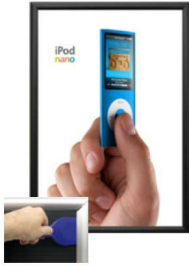

EXTRA DEEP 27 x 40 Poster Snap Frames (1 1/4" Security Profile for MOUNTED GRAPHICS)

FOR CURRENT PRICING, VISIT THE ID # LISTED ABOVE
FREE SHIPPING

SECURITY TOOL PROVIDED

PLACE PALLET TOOL THROUGH EDGE OF SNAPFRAME

LIFT TO SNAP OPEN

Product Details

- **27x40 Security Snap Frames with Security Pallet Tool**
- Quick-Changing, all 4 frame rails snap-open for easy poster changes
- Front Loading Frame for **27 x 40 posters** and other signage
- Aluminum Snap Frame Profile: 1 1/4" Wide
- Narrow profile offers 1" overall off the wall depth
- **Accepts 2 Printed Thicknesses: 3/8" & 1/2"**
- Viewable Area: Moulding overlaps poster insert by 3/8" all around
- (3) Aluminum snap frame finishes available
- **1/2" Silver bottom frame rail is exposed from side view for all frame**

colors selected

- .040 Backer Board: Thin, durable backer board provides rigidity to 3/8" poster
- .020 clear PETG overlay is included to protect your 3/8" thick poster insert
- **Security Pallet Tool Included** Ideal for high traffic, public environments.
- SwingSnap poster frames can mount either **Portrait or Landscape**
- Installs Easily: Punched holes in frame allow for easy surface mounting
- Hanging hardware included