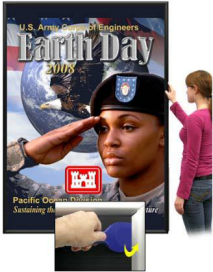

EXTRA-LARGE Poster Snap Frames 60 x 84 (1 3/4" Security Profile MOUNTED GRAPHICS)

FOR CURRENT PRICING, VISIT THE ID # LISTED ABOVE
FREE SHIPPING

Product Details

- Security-Style Extra Large Snap Frame for Mounted Graphics
- Quick-Changing, all 4 frame rails snap-open for easy poster changes
- Front Loading Frame for **60x84 posters** and other signage
- Snap Frame Profile: **1 3/4" Wide**
- Narrow profile offers 3/4" overall off the wall depth
- **Accepts 3 Printed Thicknesses: 1/8" | 3/16" | 1/4"**
- Viewable Area: Moulding overlaps poster insert by 13/16" all around
- (3) Aluminum snap frame finishes available
- **Security Tool Included!** Ideal for high traffic, public environments.
- SwingSnap poster frames can mount either **Portrait or Landscape**
- Installs Easily: Punched holes in frame allow for easy surface mounting
- Hanging hardware is included

For Mounted Posters

SECURITY TOOL PROVIDED

PLACE PALLET TOOL THROUGH EDGE OF SNAPFRAME

LIFT TO SNAP OPEN

All Security Ex Large Snap Frame Sizes Ships UNASSEMBLED

- Aluminum snap-open displays are for **INDOOR** or ****OUTDOOR** use