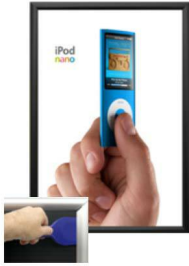

EXTRA DEEP 27 x 41 Poster Snap Frames (1 1/4" Security Profile for MOUNTED GRAPHICS)

FOR CURRENT PRICING, VISIT THE ID # LISTED ABOVE
FREE SHIPPING

SECURITY TOOL PROVIDED

Product Details

- **27x41 Security Snap Frames with Security Pallet Tool**
- Quick-Changing, all 4 frame rails snap-open for easy poster changes
- Front Loading Frame for **27 x 41 posters** and other signage
- Aluminum Snap Frame Profile: 1 1/4" Wide
- Narrow profile offers 1" overall off the wall depth
- **Accepts 2 Printed Thicknesses: 3/8" & 1/2"**
- Viewable Area: Moulding overlaps poster insert by 3/8" all around
- (3) Aluminum snap frame finishes available
- **1/2" Silver bottom frame rail is exposed from side view for all frame**

colors selected

- .040 Backer Board: Thin, durable backer board provides rigidity to 3/8" poster
- .020 clear PETG overlay is included to protect your 3/8" thick poster insert
- **Security Pallet Tool Included** Ideal for high traffic, public environments.
- SwingSnap poster frames can mount either **Portrait or Landscape**
- Installs Easily: Punched holes in frame allow for easy surface mounting
- Hanging hardware included