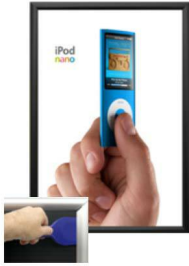

EXTRA DEEP 20 x 28 Poster Snap Frames (1 1/4" Security Profile for MOUNTED GRAPHICS)

FOR CURRENT PRICING, VISIT THE ID # LISTED ABOVE
FREE SHIPPING

SECURITY TOOL PROVIDED

PLACE PALLET TOOL THROUGH EDGE OF SNAPFRAME

LIFT TO SNAP OPEN

Product Details

- **20x28 Security Snap Frames with Security Pallet Tool**
- Quick-Changing, all 4 frame rails snap-open for easy poster changes
- Front Loading Frame for **20 x 28 posters** and other signage
- Aluminum Snap Frame Profile: 1 1/4" Wide
- Narrow profile offers 1" overall off the wall depth
- **Accepts 2 Printed Thicknesses: 3/8" & 1/2"**
- Viewable Area: Moulding overlaps poster insert by 3/8" all around
- (3) Aluminum snap frame finishes available
- **1/2" Silver bottom frame rail is exposed from side view for all frame**

colors selected

- .040 Backer Board: Thin, durable backer board provides rigidity to 3/8" poster
- .020 clear PETG overlay is included to protect your 3/8" thick poster insert
- **Security Pallet Tool Included** Ideal for high traffic, public environments.
- SwingSnap poster frames can mount either **Portrait or Landscape**
- Installs Easily: Punched holes in frame allow for easy surface mounting
- Hanging hardware included