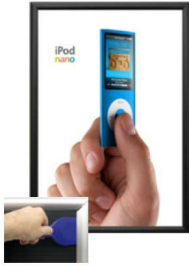

EXTRA DEEP 22 x 28 Poster Snap Frames (1 1/4" Security Profile for MOUNTED GRAPHICS)

FOR CURRENT PRICING, VISIT THE ID # LISTED ABOVE
FREE SHIPPING

Product Details

- **22x28 Security Snap Frames with Security Pallet Tool**
- Quick-Changing, all 4 frame rails snap-open for easy poster changes
- Front Loading Frame for **22 x 28 posters** and other signage
- Aluminum Snap Frame Profile: 1 1/4" Wide
- Narrow profile offers 1" overall off the wall depth
- **Accepts 2 Printed Thicknesses: 3/8" & 1/2"**
- Viewable Area: Moulding overlaps poster insert by 3/8" all around
- (3) Aluminum snap frame finishes available
- **1/2" Silver bottom frame rail is exposed from side view for all frame**

colors selected

- .040 Backer Board: Thin, durable backer board provides rigidity to 3/8" poster
- .020 clear PETG overlay is included to protect your 3/8" thick poster insert
- **Security Pallet Tool Included** Ideal for high traffic, public environments.
- SwingSnap poster frames can mount either **Portrait or Landscape**
- Installs Easily: Punched holes in frame allow for easy surface mounting
- Hanging hardware included