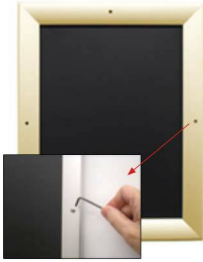

XL Security Snap Frame 60x96 Ship UNASSEMBLED

- Aluminum snap-open displays are for **INDOOR** or ****OUTDOOR** use

**Make sure you laminate your insert material if going outdoors
**Poster Snap Frames are weather resistant...not water-proof

Ships Unassembled

- ALL snap frame sizes are cut to size, and prepped for easy assembly
- Takes minutes to assemble, Corner Key and Mounting Hardware Included

.....

- ALL snap frame rail sizes 85" and larger will be **CUT in HALF** and

provided with a Straight Joiner Key to connect the two snap frame rails together.

This will create a seam in your snap frame rail where 2 or more pieces on one side of your frame will flip open.

The main reason for creating the seam is to reduce shipping costs. We will ship these chopped snap frame rails via common carrier ground service.

Each Frame Rail that is **CUT in HALF** will receive a **CENTERED** security screw

- We will ship any Length up to 144" in **FULL LENGTH** via Freight Carrier.

Please call us for your oversized snap frame dimensions to provide frame & freight costs

.....

For Detailed Instructions on How to Assemble click on the Instruction Sheet ICON up above.