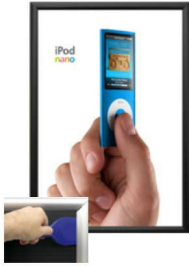

## 30 x 36 Poster Snap Open Frames (1 1/4" Security-Style) for MOUNTED GRAPHICS

FOR CURRENT PRICING, VISIT THE ID # LISTED ABOVE  
FREE SHIPPING

SECURITY TOOL PROVIDED

PLACE PALLET TOOL THROUGH EDGE OF SNAPFRAME

LIFT TO SNAP OPEN

### Product Details

- Quick-Changing, all 4 frame rails snap-open for easy poster changes
- Front Loading Frame for **30x36 posters** and other signage
- Aluminum Snap Frame Profile: **1 1/4" Wide**
- Narrow profile offers 11/16" overall off the wall depth
- **Accepts 3 Printed Thicknesses: 1/8" | 3/16" | 1/4"**
- Viewable Area: Moulding overlaps poster insert by 3/8" all around
- (3) Aluminum snap frame finishes available
- .040 Backing Board: Thin, durable backer board provides rigidity for your poster
- .020 clear PETG overlay is included to protect your poster insert
- **Security Tool Included!** Ideal for high traffic, public environments.
- SwingSnap poster frames can mount either **Portrait or Landscape**
- Installs Easily: Punched holes in frame allow for easy surface mounting
- Hanging hardware is included