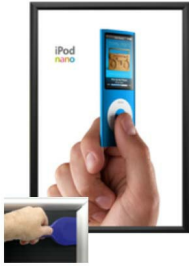

20 x 30 Poster Snap Open Frames (1 1/4" Security-Style) for MOUNTED GRAPHICS

FOR CURRENT PRICING, VISIT THE ID # LISTED ABOVE
FREE SHIPPING

SECURITY TOOL PROVIDED

PLACE PALLET TOOL THROUGH EDGE OF SNAPFRAME

LIFT TO SNAP OPEN

Product Details

- Quick-Changing, all 4 frame rails snap-open for easy poster changes
- Front Loading Frame for **20x30 posters** and other signage
- Aluminum Snap Frame Profile: **1 1/4" Wide**
- Narrow profile offers 11/16" overall off the wall depth
- **Accepts 3 Printed Thicknesses: 1/8" | 3/16" | 1/4"**
- Viewable Area: Moulding overlaps poster insert by 3/8" all around
- (3) Aluminum snap frame finishes available
- .040 Backing Board: Thin, durable backer board provides rigidity for your poster
- .020 clear PETG overlay is included to protect your poster insert
- **Security Tool Included!** Ideal for high traffic, public environments.
- SwingSnap poster frames can mount either **Portrait or Landscape**
- Installs Easily: Punched holes in frame allow for easy surface mounting
- Hanging hardware is included