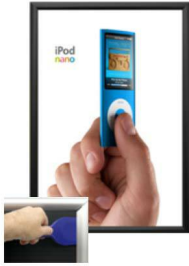

24 x 30 Poster Snap Open Frames (1 1/4" Security-Style) for MOUNTED GRAPHICS

FOR CURRENT PRICING, VISIT THE ID # LISTED ABOVE
FREE SHIPPING

SECURITY TOOL PROVIDED

PLACE PALLET TOOL THROUGH EDGE OF SNAPFRAME

LIFT TO SNAP OPEN

Product Details

- Quick-Changing, all 4 frame rails snap-open for easy poster changes
- Front Loading Frame for **24x30 posters** and other signage
- Aluminum Snap Frame Profile: **1 1/4" Wide**
- Narrow profile offers 11/16" overall off the wall depth
- **Accepts 3 Printed Thicknesses: 1/8" | 3/16" | 1/4"**
- Viewable Area: Moulding overlaps poster insert by 3/8" all around
- (3) Aluminum snap frame finishes available
- .040 Backing Board: Thin, durable backer board provides rigidity for your poster
- .020 clear PETG overlay is included to protect your poster insert
- **Security Tool Included!** Ideal for high traffic, public environments.
- SwingSnap poster frames can mount either **Portrait or Landscape**
- Installs Easily: Punched holes in frame allow for easy surface mounting
- Hanging hardware is included