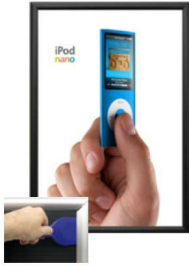

EXTRA DEEP 14 x 22 Poster Snap Frames (1 1/4" Security Profile for MOUNTED GRAPHICS)

FOR CURRENT PRICING, VISIT THE ID # LISTED ABOVE
FREE SHIPPING

Product Details

- **14x22 Security Snap Frames with Security Pallet Tool**
- Quick-Changing, all 4 frame rails snap-open for easy poster changes
- Front Loading Frame for **14 x 22 posters** and other signage
- Aluminum Snap Frame Profile: 1 1/4" Wide
- Narrow profile offers 1" overall off the wall depth
- **Accepts 2 Printed Thicknesses: 3/8" & 1/2"**
- Viewable Area: Moulding overlaps poster insert by 3/8" all around
- (3) Aluminum snap frame finishes available
- **1/2" Silver bottom frame rail is exposed from side view for all frame**

colors selected

- .040 Backer Board: Thin, durable backer board provides rigidity to 3/8" poster
- .020 clear PETG overlay is included to protect your 3/8" thick poster insert
- **Security Pallet Tool Included** Ideal for high traffic, public environments.
- SwingSnap poster frames can mount either **Portrait or Landscape**
- Installs Easily: Punched holes in frame allow for easy surface mounting
- Hanging hardware included