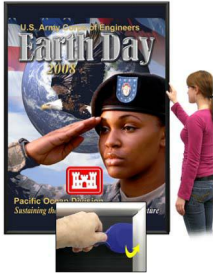

Product Sheet

Item ID # SSTR134XLMT-DEEP-7296

EXTRA LARGE - EXTRA DEEP 72 x 96 Poster Snap Frames (1 3/4" Security Profile for MOUNTED GRAPHICS)

FOR CURRENT PRICING, VISIT THE ID # LISTED ABOVE
FREE SHIPPING

SECURITY TOOL PROVIDED

PLACE PALLET TOOL THROUGH EDGE OF SNAPFRAME

LIFT TO SNAP OPEN

Product Details

- 72 x 96 Security-Style Extra Large Snap Frame for Extra Thick Mounted

Graphics

- Wall Mount **72x96 Poster Display Frame** with Snap Open Feature
- Quick-Changing, all 4 frame rails snap-open for easy poster changes
- Front Loading Frame for 72 x 96 posters and other signage
- Snap Frame Profile: **1 3/4" Wide**
- Narrow profile offers 1" overall off the wall depth
- **Accepts 2 Printed Thicknesses: 3/8" & 1/2"**
- Viewable Area: Moulding overlaps poster insert by 13/16" all around
- (3) Aluminum snap frame finishes available
- **1/2" Silver bottom frame rail is exposed from side view for all aluminum frame**

finishes selected

- **Security-Style Pallet Tool Included!** Ideal for high traffic, public environments.
- SwingSnap poster frames can mount either **Portrait or Landscape**
- Installs Easily: Punched holes in frame allow for easy surface mounting
- Hanging hardware included