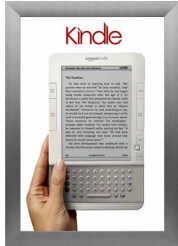

Product Details

- Quick-Changing, all 4 frame rails snap-open for easy poster changes
- Front Loading Frame for **17x22 posters** and other signage
- Aluminum Snap Frame Profile: **2 1/2" Wide**
- Narrow profile offers 11/16" overall off the wall depth
- **Accepts 3 Printed Thicknesses:** 1/8" | 3/16" | 1/4"
- Viewable Area: Moulding overlaps poster insert by 1/2" all around
- (3) Aluminum snap frame finishes available
- (1) Cherry wood simulated snap frame finish (faux wood)
- .040 Backing Board: Thin, durable backer board provides rigidity for your poster
- .020 clear PETG overlay is included to protect your poster insert
- No Tools! All four frame sides snap-open easily by hand
- SwingSnap poster frames can mount either **Portrait or Landscape**
- Installs Easily: Punched holes in frame allow for easy surface mounting
- Hanging hardware is included

Aluminum snap-open displays are for **INDOOR** or ****OUTDOOR** use

**Make sure you laminate your insert material if going outdoors
**Poster Snap Frames are weather resistant...not water-proof

SATIN SILVER