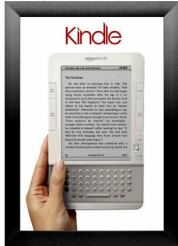

1/4" MAX Mounted Graphic Insert

.040 Black Backer Board **NOT INCLUDED** (can not fit)
.020 Clear Overlay **NOT INCLUDED** (can not fit)

SATIN BLACK