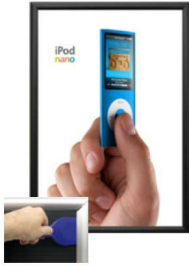

EXTRA DEEP 9 x 12 Poster Snap Frames (1 1/4" Security Profile for MOUNTED GRAPHICS)

FOR CURRENT PRICING, VISIT THE ID # LISTED ABOVE
FREE SHIPPING

Product Details

- **9x12 Security Snap Frames with Security Pallet Tool**
- Quick-Changing, all 4 frame rails snap-open for easy poster changes
- Front Loading Frame for **9 x 12 posters** and other signage
- Aluminum Snap Frame Profile: 1 1/4" Wide
- Narrow profile offers 1" overall off the wall depth
- **Accepts 2 Printed Thicknesses: 3/8" & 1/2"**
- Viewable Area: Moulding overlaps poster insert by 3/8" all around
- (3) Aluminum snap frame finishes available
- **1/2" Silver bottom frame rail is exposed from side view for all frame**

colors selected

- .040 Backing Board: Thin, durable backer board provides rigidity to 3/8" poster
- .020 clear PETG overlay is included to protect your 3/8" thick poster insert
- **Security Pallet Tool Included** Ideal for high traffic, public environments.
- SwingSnap poster frames can mount either **Portrait or Landscape**
- Installs Easily: Punched holes in frame allow for easy surface mounting
- Hanging hardware included