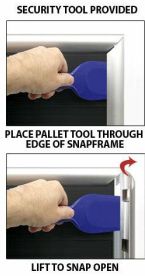

## Extra Large 36x60 Poster Snap Frame Security-Style with Pallet Tool | Fast-Change Aluminum Snap Open Profile 1 1/4" Wide

FOR CURRENT PRICING, VISIT THE ID # LISTED ABOVE  
FREE SHIPPING

### Product Details

- Security-Style Snap Lock Poster Display Frame
- Extra Large 36x60 Snap Frame + Pallet Tool
- Quick-Changing, all 4 Frame Rails Snap-Open
- Aluminum Snap Frame Profile: **1 1/4" Wide**
- Pallet Tool Flips-Up the Super Tight "Spring-Loaded" Frame Rails
- Front Loading Frame for 36x60 Posters and Other Signage
- Narrow profile offers 11/16" overall off-the-wall depth
- Accepts printed material up to **1/16" thick**
- Viewable Area: Moulding overlaps poster insert by 3/8" all around
- Three Aluminum Snap Frame Finishes
- .040 Backing Board: provides rigidity for thin poster sheet
- .020 clear PETG overlay included to protect poster insert
- **Security Tool Included!** Ideal for high-traffic, public areas
- SwingSnap Poster Frames mount **Portrait** or **Landscape**
- Installs Easily: Punched holes in frame for easy surface mounting
- Hanging hardware (screws + wall anchors) included
- Contact Us for Custom Snap Frames, Large and Small Sizes
- Aluminum snap-open displays are for **Indoor** or **\*\*Outdoor use**