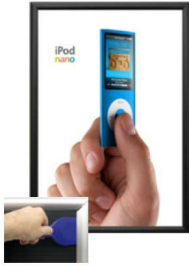

## EXTRA DEEP 22 x 34 Poster Snap Frames (1 1/4" Security Profile for MOUNTED GRAPHICS)

FOR CURRENT PRICING, VISIT THE ID # LISTED ABOVE  
FREE SHIPPING

SECURITY TOOL PROVIDED

PLACE PALLET TOOL THROUGH EDGE OF SNAPFRAME

LIFT TO SNAP OPEN

### Product Details

- **22x34 Security Snap Frames with Security Pallet Tool**
- Quick-Changing, all 4 frame rails snap-open for easy poster changes
- Front Loading Frame for **22 x 34 posters** and other signage
- Aluminum Snap Frame Profile: 1 1/4" Wide
- Narrow profile offers 1" overall off the wall depth
- **Accepts 2 Printed Thicknesses: 3/8" & 1/2"**
- Viewable Area: Moulding overlaps poster insert by 3/8" all around
- (3) Aluminum snap frame finishes available
- **1/2" Silver bottom frame rail is exposed from side view for all frame**

#### colors selected

- .040 Backer Board: Thin, durable backer board provides rigidity to 3/8" poster
- .020 clear PETG overlay is included to protect your 3/8" thick poster insert
- **Security Pallet Tool Included** Ideal for high traffic, public environments.
- SwingSnap poster frames can mount either **Portrait or Landscape**
- Installs Easily: Punched holes in frame allow for easy surface mounting
- Hanging hardware included