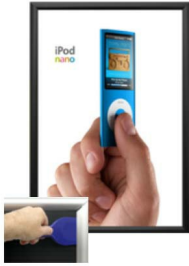

EXTRA DEEP 24 x 24 Poster Snap Frames (1 1/4" Security Profile for MOUNTED GRAPHICS)

FOR CURRENT PRICING, VISIT THE ID # LISTED ABOVE
FREE SHIPPING

Product Details

- **24x24 Security Snap Frames with Security Pallet Tool**
- Quick-Changing, all 4 frame rails snap-open for easy poster changes
- Front Loading Frame for **24 x 24 posters** and other signage
- Aluminum Snap Frame Profile: 1 1/4" Wide
- Narrow profile offers 1" overall off the wall depth
- **Accepts 2 Printed Thicknesses: 3/8" & 1/2"**
- Viewable Area: Moulding overlaps poster insert by 3/8" all around
- (3) Aluminum snap frame finishes available
- **1/2" Silver bottom frame rail is exposed from side view for all frame**

colors selected

- .040 Backer Board: Thin, durable backer board provides rigidity to 3/8" poster
- .020 clear PETG overlay is included to protect your 3/8" thick poster insert
- **Security Pallet Tool Included** Ideal for high traffic, public environments.
- SwingSnap poster frames can mount either **Portrait or Landscape**
- Installs Easily: Punched holes in frame allow for easy surface mounting
- Hanging hardware included