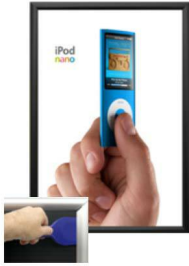

EXTRA DEEP 8 x 10 Poster Snap Frames (1 1/4" Security Profile for MOUNTED GRAPHICS)

FOR CURRENT PRICING, VISIT THE ID # LISTED ABOVE
FREE SHIPPING

SECURITY TOOL PROVIDED

PLACE PALLET TOOL THROUGH EDGE OF SNAPFRAME

LIFT TO SNAP OPEN

Product Details

- **8x10 Security Snap Frames with Security Pallet Tool**
- Quick-Changing, all 4 frame rails snap-open for easy poster changes
- Front Loading Frame for **8 x 10 posters** and other signage
- Aluminum Snap Frame Profile: 1 1/4" Wide
- Narrow profile offers 1" overall off the wall depth
- **Accepts 2 Printed Thicknesses: 3/8" & 1/2"**
- Viewable Area: Moulding overlaps poster insert by 3/8" all around
- (3) Aluminum snap frame finishes available
- **1/2" Silver bottom frame rail is exposed from side view for all frame**

colors selected

- .040 Backer Board: Thin, durable backer board provides rigidity to 3/8" poster
- .020 clear PETG overlay is included to protect your 3/8" thick poster insert
- **Security Pallet Tool Included** Ideal for high traffic, public environments.
- SwingSnap poster frames can mount either **Portrait or Landscape**
- Installs Easily: Punched holes in frame allow for easy surface mounting
- Hanging hardware included