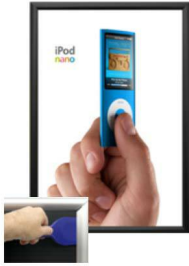

EXTRA DEEP 36 x 48 Poster Snap Frames (1 1/4" Security Profile for MOUNTED GRAPHICS)

FOR CURRENT PRICING, VISIT THE ID # LISTED ABOVE
FREE SHIPPING

SECURITY TOOL PROVIDED

PLACE PALLET TOOL THROUGH EDGE OF SNAPFRAME

LIFT TO SNAP OPEN

Product Details

- **36x48 Security Snap Frames with Security Pallet Tool**
- Quick-Changing, all 4 frame rails snap-open for easy poster changes
- Front Loading Frame for **36 x 48 posters** and other signage
- Aluminum Snap Frame Profile: 1 1/4" Wide
- Narrow profile offers 1" overall off the wall depth
- **Accepts 2 Printed Thicknesses: 3/8" & 1/2"**
- Viewable Area: Moulding overlaps poster insert by 3/8" all around
- (3) Aluminum snap frame finishes available
- **1/2" Silver bottom frame rail is exposed from side view for all frame**

colors selected

- .040 Backer Board: Thin, durable backer board provides rigidity to 3/8" poster
- .020 clear PETG overlay is included to protect your 3/8" thick poster insert
- **Security Pallet Tool Included** Ideal for high traffic, public environments.
- SwingSnap poster frames can mount either **Portrait or Landscape**
- Installs Easily: Punched holes in frame allow for easy surface mounting
- Hanging hardware included