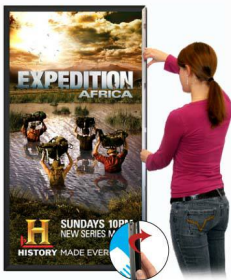

EXTRA LARGE - EXTRA DEEP 36 x 60 Snap Frame Sign Holder with 1 5/8" Profile for MOUNTED GRAPHICS on 3/8", and 1/2" Thick Boards

FOR CURRENT PRICING, VISIT THE ID # LISTED ABOVE
FREE SHIPPING

Product Details

- Extra Large Extra Deep Snap Frames 36x60
- For Mounted Graphics on 3/8" x 1/2" Thick Boards
- Holds Posters and Signs 36x60
- Aluminum Snap Frame Profile: 1 5/8" Wide
- Quick-Changing: all 4 frame rails snap-open for easy poster changes
- Front Loading Frame for 36 x 60 Posters and Other Signage
- Use Graphic Boards: Foam Board, Poster Board, Other Rigid Substrates
- Narrow profile offers 1" overall off-the-wall depth
- 1/2" Silver bottom frame rail is exposed from side view on all frame colors
- **Installs Easily:** Punched holes in frame for easy surface mounting
- .040 Backing Board: Backer fills in frame inner space for 3/8" thick poster
- .020 clear PETG overlay included to protect 3/8" thick poster insert only
- **No Tools!** All four frame sides snap-open by hand
- SwingSnap poster frames mount Portrait or Landscape
- Wall Mount Hanging Hardware (screws) Included
- **Free Shipping**
- Wall Mount Hanging Hardware (screws) Included
- Contact Us for Custom Snap Frame Sizes and Styles