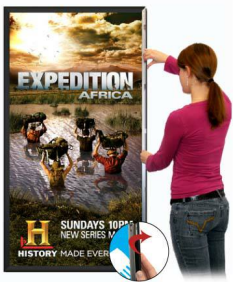

Product Sheet

Item ID # SSMC158XLMT-DEEP-3684

EXTRA LARGE - EXTRA DEEP 36 x 84 Sign Holder Snap Frames (1 5/8" Profile for MOUNTED GRAPHICS)

FOR CURRENT PRICING, VISIT THE ID # LISTED ABOVE
FREE SHIPPING

Product Details

- Extra Large Snap Frames for Mounted Posters, Signs, Graphics
- Will fit **posters 36x84**
- Quick-Changing, all 4 frame rails snap-open for easy poster changes
- Front Loading Frame for 36 x 84 posters and other signage
- **Snap Frame Profile: 1 5/8" Wide**
- Narrow profile offers 1" overall off the wall depth
- **Accepts 2 Printed Thicknesses: 3/8" & 1/2"**
- **1/2" Silver bottom frame rail is exposed from side view for all frame**

colors selected

- **Installs Easily:** Punched holes in frame allow for easy surface mounting
- **.040 Backing Board:** Thin backer provides rigidity for 3/8" thick poster
- **.020 clear PETG overlay is included to protect 3/8" thick poster insert only**
- No Tools! All four frame sides snap-open easily by hand
- SwingSnap poster frames can mount either **Portrait or Landscape**
- Hanging hardware (screws) included