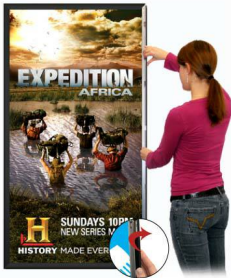

EXTRA LARGE - EXTRA DEEP 60 x 96 Sign Holder Snap Frames (1 5/8" Profile for MOUNTED GRAPHICS)

FOR CURRENT PRICING, VISIT THE ID # LISTED ABOVE
FREE SHIPPING

For Mounted Posters

Product Details

- Extra Large Snap Frames for Mounted Posters, Signs, Graphics
- Will fit **posters 60x96**
- Quick-Changing, all 4 frame rails snap-open for easy poster changes
- Front Loading Frame for 60 x 96 posters and other signage
- **Snap Frame Profile: 1 5/8" Wide**
- Narrow profile offers 1" overall off the wall depth
- **Accepts 2 Printed Thicknesses: 3/8" & 1/2"**
- **1/2" Silver bottom frame rail is exposed from side view for all frame**

colors selected

- Installs Easily: Punched holes in frame allow for easy surface mounting
- No Tools! All four frame sides snap-open easily by hand
- SwingSnap poster frames can mount either **Portrait or Landscape**
- Hanging hardware (screws) included
-