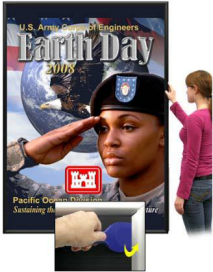

EXTRA-LARGE Poster Snap Frames 96 x 96 (1 3/4" Security Profile MOUNTED GRAPHICS)

FOR CURRENT PRICING, VISIT THE ID # LISTED ABOVE
FREE SHIPPING

SECURITY TOOL PROVIDED

PLACE PALLET TOOL THROUGH EDGE OF SNAPFRAME

LIFT TO SNAP OPEN

Product Details

- Security-Style Extra Large Snap Frame for Mounted Graphics
- Quick-Changing, all 4 frame rails snap-open for easy poster changes
- Front Loading Frame for **96x96 posters** and other signage
- Snap Frame Profile: **1 3/4" Wide**
- Narrow profile offers 3/4" overall off the wall depth
- **Accepts 3 Printed Thicknesses: 1/8" | 3/16" | 1/4"**
- Viewable Area: Moulding overlaps poster insert by 13/16" all around
- (3) Aluminum snap frame finishes available
- **Security Tool Included!** Ideal for high traffic, public environments.
- SwingSnap poster frames can mount either **Portrait or Landscape**
- Installs Easily: Punched holes in frame allow for easy surface mounting
- Hanging hardware is included