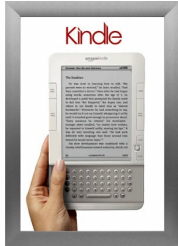

Product Details

- Quick-Changing, all 4 frame rails snap-open for easy poster changes
- Front Loading Frame for **16x24 posters** and other signage
- Aluminum Snap Frame Profile: **2 1/2" Wide**
- Narrow profile offers 11/16" overall off the wall depth
- **Accepts 3 Printed Thicknesses: 1/8" | 3/16" | 1/4"**
- Viewable Area: Moulding overlaps poster insert by 1/2" all around
- (3) Aluminum snap frame finishes available
- (1) Cherry wood simulated snap frame finish (faux wood)
- .040 Backing Board: Thin, durable backer board provides rigidity for your poster
- .020 clear PETG overlay is included to protect your poster insert
- No Tools! All four frame sides snap-open easily by hand
- SwingSnap poster frames can mount either **Portrait or Landscape**
- Installs Easily: Punched holes in frame allow for easy surface mounting
- Hanging hardware is included

Aluminum snap-open displays are for **INDOOR** or ****OUTDOOR** use

**Make sure you laminate your insert material if going outdoors
**Poster Snap Frames are weather resistant...not water-proof

SATIN
SILVER