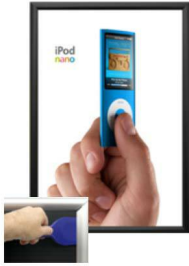

EXTRA DEEP 30 x 40 Poster Snap Frames (1 1/4" Security Profile for MOUNTED GRAPHICS)

FOR CURRENT PRICING, VISIT THE ID # LISTED ABOVE
FREE SHIPPING

SECURITY TOOL PROVIDED

PLACE PALLET TOOL THROUGH EDGE OF SNAPFRAME

LIFT TO SNAP OPEN

Product Details

- **30x40 Security Snap Frames with Security Pallet Tool**
- Quick-Changing, all 4 frame rails snap-open for easy poster changes
- Front Loading Frame for **30 x 40 posters** and other signage
- Aluminum Snap Frame Profile: 1 1/4" Wide
- Narrow profile offers 1" overall off the wall depth
- **Accepts 2 Printed Thicknesses: 3/8" & 1/2"**
- Viewable Area: Moulding overlaps poster insert by 3/8" all around
- (3) Aluminum snap frame finishes available
- **1/2" Silver bottom frame rail is exposed from side view for all frame**

colors selected

- .040 Backer Board: Thin, durable backer board provides rigidity to 3/8" poster
- .020 clear PETG overlay is included to protect your 3/8" thick poster insert
- **Security Pallet Tool Included** Ideal for high traffic, public environments.
- SwingSnap poster frames can mount either **Portrait or Landscape**
- Installs Easily: Punched holes in frame allow for easy surface mounting
- Hanging hardware included