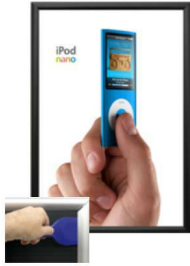

27 x 40 Poster Snap Open Frames (1 1/4" Security-Style) for MOUNTED GRAPHICS

FOR CURRENT PRICING, VISIT THE ID # LISTED ABOVE
FREE SHIPPING

SECURITY TOOL PROVIDED

Product Details

- Quick-Changing, all 4 frame rails snap-open for easy poster changes
- Front Loading Frame for **27x40 posters** and other signage
- Aluminum Snap Frame Profile: **1 1/4" Wide**
- Narrow profile offers 11/16" overall off the wall depth
- **Accepts 3 Printed Thicknesses: 1/8" | 3/16" | 1/4"**
- Viewable Area: Moulding overlaps poster insert by 3/8" all around
- (3) Aluminum snap frame finishes available
- .040 Backing Board: Thin, durable backer board provides rigidity for your poster
- .020 clear PETG overlay is included to protect your poster insert
- **Security Tool Included!** Ideal for high traffic, public environments.
- SwingSnap poster frames can mount either **Portrait or Landscape**
- Installs Easily: Punched holes in frame allow for easy surface mounting
- Hanging hardware is included

- Aluminum snap-open displays are for **INDOOR** or ****OUTDOOR** use

****Be sure to laminate your insert material if going outdoors.**
****Poster Snap Frames are weather-resistant. Not waterproof**

Mounted Graphic Details