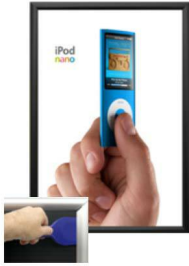

27 x 40 Poster Snap Open Frames (1 1/4" Security-Style) for MOUNTED GRAPHICS

FOR CURRENT PRICING, VISIT THE ID # LISTED ABOVE
FREE SHIPPING

SECURITY TOOL PROVIDED

PLACE PALLET TOOL THROUGH EDGE OF SNAPFRAME

LIFT TO SNAP OPEN

Product Details

- Quick-Changing, all 4 frame rails snap-open for easy poster changes
- Front Loading Frame for **27x40 posters** and other signage
- Aluminum Snap Frame Profile: **1 1/4" Wide**
- Narrow profile offers 11/16" overall off the wall depth
- **Accepts 3 Printed Thicknesses: 1/8" | 3/16" | 1/4"**
- Viewable Area: Moulding overlaps poster insert by 3/8" all around
- (3) Aluminum snap frame finishes available
- .040 Backing Board: Thin, durable backer board provides rigidity for your poster
- .020 clear PETG overlay is included to protect your poster insert
- **Security Tool Included!** Ideal for high traffic, public environments.
- SwingSnap poster frames can mount either **Portrait or Landscape**
- Installs Easily: Punched holes in frame allow for easy surface mounting
- Hanging hardware is included