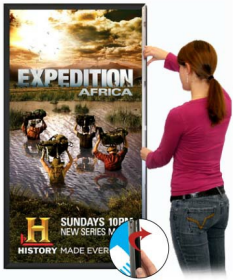

## EXTRA LARGE - EXTRA DEEP 42 x 42 Sign Holder Snap Frames (1 5/8" Profile for MOUNTED GRAPHICS)

FOR CURRENT PRICING, VISIT THE ID # LISTED ABOVE  
FREE SHIPPING

### Product Details

- Extra Large Snap Frames for Mounted Posters, Signs, Graphics
- Will fit **posters 42x42**
- Quick-Changing, all 4 frame rails snap-open for easy poster changes
- Front Loading Frame for 42 x 42 posters and other signage
- **Snap Frame Profile: 1 5/8" Wide**
- Narrow profile offers 1" overall off the wall depth
- **Accepts 2 Printed Thicknesses: 3/8" & 1/2"**
- **1/2" Silver bottom frame rail is exposed from side view for all frame**