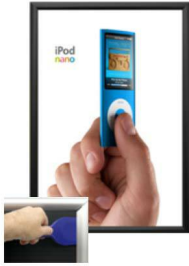

EXTRA DEEP 36 x 36 Poster Snap Frames (1 1/4" Security Profile for MOUNTED GRAPHICS)

FOR CURRENT PRICING, VISIT THE ID # LISTED ABOVE
FREE SHIPPING

SECURITY TOOL PROVIDED

PLACE PALLET TOOL THROUGH EDGE OF SNAPFRAME

LIFT TO SNAP OPEN

Product Details

- **36x36 Security Snap Frames with Security Pallet Tool**
- Quick-Changing, all 4 frame rails snap-open for easy poster changes
- Front Loading Frame for **36 x 36 posters** and other signage
- Aluminum Snap Frame Profile: 1 1/4" Wide
- Narrow profile offers 1" overall off the wall depth
- **Accepts 2 Printed Thicknesses: 3/8" & 1/2"**
- Viewable Area: Moulding overlaps poster insert by 3/8" all around
- (3) Aluminum snap frame finishes available
- **1/2" Silver bottom frame rail is exposed from side view for all frame**

colors selected

- .040 Backer Board: Thin, durable backer board provides rigidity to 3/8" poster
- .020 clear PETG overlay is included to protect your 3/8" thick poster insert
- **Security Pallet Tool Included** Ideal for high traffic, public environments.
- SwingSnap poster frames can mount either **Portrait or Landscape**
- Installs Easily: Punched holes in frame allow for easy surface mounting
- Hanging hardware included