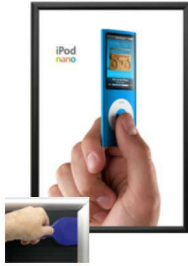

## EXTRA DEEP 36 x 36 Poster Snap Frames (1 1/4" Security Profile for MOUNTED GRAPHICS)

FOR CURRENT PRICING, VISIT THE ID # LISTED ABOVE  
FREE SHIPPING

SECURITY TOOL PROVIDED

PLACE PALLET TOOL THROUGH  
EDGE OF SNAPFRAME

LIFT TO SNAP OPEN

### Product Details

- **36x36 Security Snap Frames with Security Pallet Tool**
- Quick-Changing, all 4 frame rails snap-open for easy poster changes
- Front Loading Frame for **36 x 36 posters** and other signage
- Aluminum Snap Frame Profile: 1 1/4" Wide
- Narrow profile offers 1" overall off the wall depth
- **Accepts 2 Printed Thicknesses: 3/8" & 1/2"**
- Viewable Area: Moulding overlaps poster insert by 3/8" all around
- (3) Aluminum snap frame finishes available
- **1/2" Silver bottom frame rail is exposed from side view for all frame**