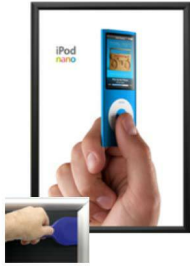

EXTRA DEEP 36 x 36 Poster Snap Frames (1 1/4" Security Profile for MOUNTED GRAPHICS)

FOR CURRENT PRICING, VISIT THE ID # LISTED ABOVE
FREE SHIPPING

Product Details

- **36x36 Security Snap Frames with Security Pallet Tool**
- Quick-Changing, all 4 frame rails snap-open for easy poster changes
- Front Loading Frame for **36 x 36 posters** and other signage
- Aluminum Snap Frame Profile: 1 1/4" Wide
- Narrow profile offers 1" overall off the wall depth
- **Accepts 2 Printed Thicknesses: 3/8" & 1/2"**
- Viewable Area: Moulding overlaps poster insert by 3/8" all around
- (3) Aluminum snap frame finishes available
- **1/2" Silver bottom frame rail is exposed from side view for all frame**

colors selected

- .040 Backer Board: Thin, durable backer board provides rigidity to 3/8" poster
- .020 clear PETG overlay is included to protect your 3/8" thick poster insert
- **Security Pallet Tool Included** Ideal for high traffic, public environments.
- SwingSnap poster frames can mount either **Portrait or Landscape**
- Installs Easily: Punched holes in frame allow for easy surface mounting
- Hanging hardware included

- Aluminum snap-open displays are for **INDOOR** or ****OUTDOOR** use

****Make sure you laminate your insert material if going outdoors**
****Poster Snap Frames are weather resistant...not water-proof**