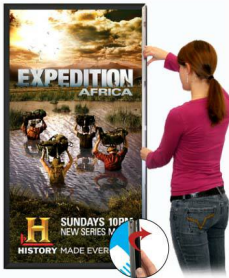

Product Sheet

Item ID # SSMC158XLMT-DEEP-6084

EXTRA LARGE - EXTRA DEEP 60 x 84 Sign Holder Snap Frames (1 5/8" Profile for MOUNTED GRAPHICS)

FOR CURRENT PRICING, VISIT THE ID # LISTED ABOVE
FREE SHIPPING

For Mounted Posters

Product Details

- Extra Large Snap Frames for Mounted Posters, Signs, Graphics
- Will fit **posters 60x84**
- Quick-Changing, all 4 frame rails snap-open for easy poster changes
- Front Loading Frame for 60 x 84 posters and other signage
- **Snap Frame Profile: 1 5/8" Wide**
- Narrow profile offers 1" overall off the wall depth
- **Accepts 2 Printed Thicknesses: 3/8" & 1/2"**
- **1/2" Silver bottom frame rail is exposed from side view for all frame**

colors selected

- Installs Easily: Punched holes in frame allow for easy surface mounting
- No Tools! All four frame sides snap-open easily by hand
- SwingSnap poster frames can mount either **Portrait or Landscape**
- Hanging hardware (screws) included