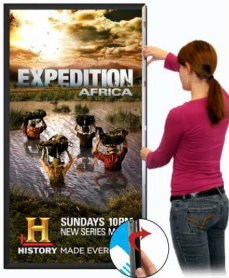

EXTRA LARGE - EXTRA DEEP 60 x 84 Sign Holder Snap Frames (1 5/8" Profile for MOUNTED GRAPHICS)

FOR CURRENT PRICING, VISIT THE ID # LISTED ABOVE
FREE SHIPPING

For Mounted Posters

Product Details

- Extra Large Snap Frames for Mounted Posters, Signs, Graphics
- Will fit **posters 60x84**
- Quick-Changing, all 4 frame rails snap-open for easy poster changes
- Front Loading Frame for 60 x 84 posters and other signage
- **Snap Frame Profile: 1 5/8" Wide**
- Narrow profile offers 1" overall off the wall depth
- **Accepts 2 Printed Thicknesses: 3/8" & 1/2"**
- **1/2" Silver bottom frame rail is exposed from side view for all frame**

colors selected

- Installs Easily: Punched holes in frame allow for easy surface mounting
- No Tools! All four frame sides snap-open easily by hand
- SwingSnap poster frames can mount either **Portrait or Landscape**
- Hanging hardware (screws) included