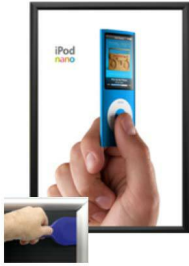

## EXTRA DEEP 16 x 24 Poster Snap Frames (1 1/4" Security Profile for MOUNTED GRAPHICS)

FOR CURRENT PRICING, VISIT THE ID # LISTED ABOVE  
FREE SHIPPING

SECURITY TOOL PROVIDED

PLACE PALLET TOOL THROUGH EDGE OF SNAPFRAME

LIFT TO SNAP OPEN

### Product Details

- **16x24 Security Snap Frames with Security Pallet Tool**
- Quick-Changing, all 4 frame rails snap-open for easy poster changes
- Front Loading Frame for **16 x 24 posters** and other signage
- Aluminum Snap Frame Profile: 1 1/4" Wide
- Narrow profile offers 1" overall off the wall depth
- **Accepts 2 Printed Thicknesses: 3/8" & 1/2"**
- Viewable Area: Moulding overlaps poster insert by 3/8" all around
- (3) Aluminum snap frame finishes available
- **1/2" Silver bottom frame rail is exposed from side view for all frame**