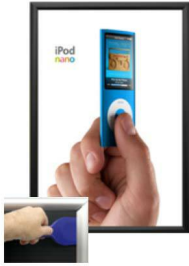

30 x 40 Poster Snap Open Frames (1 1/4" Security-Style) for MOUNTED GRAPHICS

FOR CURRENT PRICING, VISIT THE ID # LISTED ABOVE
FREE SHIPPING

SECURITY TOOL PROVIDED

PLACE PALLET TOOL THROUGH EDGE OF SNAPFRAME

LIFT TO SNAP OPEN

Product Details

- Quick-Changing, all 4 frame rails snap-open for easy poster changes
- Front Loading Frame for **30x40 posters** and other signage
- Aluminum Snap Frame Profile: **1 1/4" Wide**
- Narrow profile offers 11/16" overall off the wall depth
- **Accepts 3 Printed Thicknesses: 1/8" | 3/16" | 1/4"**
- Viewable Area: Moulding overlaps poster insert by 3/8" all around
- (3) Aluminum snap frame finishes available
- .040 Backing Board: Thin, durable backer board provides rigidity for your poster
- .020 clear PETG overlay is included to protect your poster insert
- **Security Tool Included!** Ideal for high traffic, public environments.
- SwingSnap poster frames can mount either **Portrait or Landscape**
- Installs Easily: Punched holes in frame allow for easy surface mounting
- Hanging hardware is included