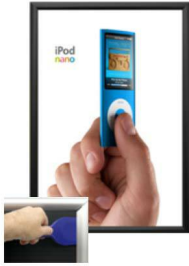

## EXTRA DEEP 10 x 20 Poster Snap Frames (1 1/4" Security Profile for MOUNTED GRAPHICS)

FOR CURRENT PRICING, VISIT THE ID # LISTED ABOVE  
FREE SHIPPING

### Product Details

SECURITY TOOL PROVIDED

PLACE PALLET TOOL THROUGH EDGE OF SNAPFRAME

LIFT TO SNAP OPEN

- **10x20 Security Snap Frames with Security Pallet Tool**
- Quick-Changing, all 4 frame rails snap-open for easy poster changes
- Front Loading Frame for **10 x 20 posters** and other signage
- Aluminum Snap Frame Profile: 1 1/4" Wide
- Narrow profile offers 1" overall off the wall depth
- **Accepts 2 Printed Thicknesses: 3/8" & 1/2"**
- Viewable Area: Moulding overlaps poster insert by 3/8" all around
- (3) Aluminum snap frame finishes available
- **1/2" Silver bottom frame rail is exposed from side view for all frame**

#### colors selected

- .040 Backer Board: Thin, durable backer board provides rigidity to 3/8" poster
- .020 clear PETG overlay is included to protect your 3/8" thick poster insert
- **Security Pallet Tool Included** Ideal for high traffic, public environments.
- SwingSnap poster frames can mount either **Portrait or Landscape**
- Installs Easily: Punched holes in frame allow for easy surface mounting
- Hanging hardware included